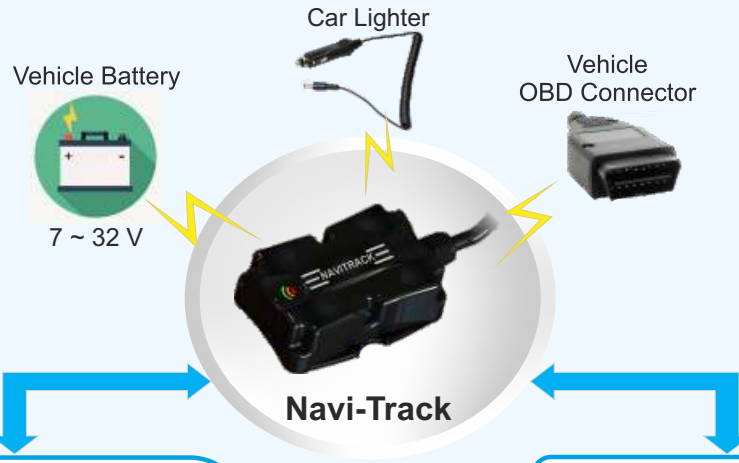

NAVI-TRACK : Vehicle Tracking Hardware

Navi-Track Sensors Integration

Fuel Level Monitoring Solutions

Fuel Sensor

School Bus Tracking Solution

Active RFID

Passive RFID

Vehicle Immobilization

Relay

Temperature Monitoring

Temperature Sensor

Tyre Pressure Monitoring Solution

Tyre Pressure sensor

Motion Detector/ Driver Behaviour

Accelerometer

Weight Monitoring Solution

Load sensor

Collision Avoidance

LIDAR sensor

OBD II

CAN J1939

Interface

LCD Display

Keypad